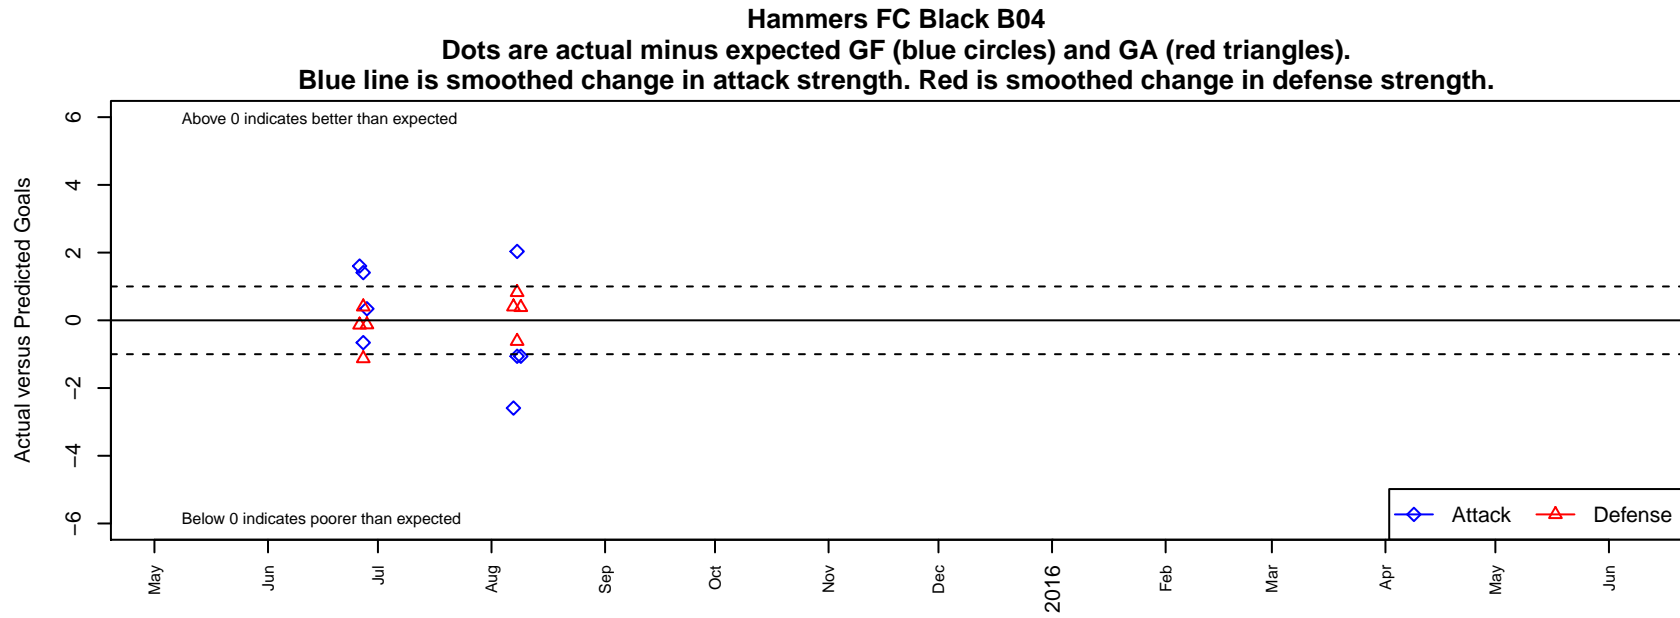

# Hammers FC Black B04

Bellingham, WA  
B04 total strength=344  
attack=0.22 defense=0.19

alt names used:  
6 Hammers FC Black BU11  
03 Hammers FC Academy – Black

Venues played:  
2015 Baker Blast COPA U11  
2015 Pacific Coast Challenge U11

**attack and defense variance (black dot)  
relative to other teams  
and top 10 in region**

**attack and defense rating  
relative to others at age  
and all opponents in last 13 months**

**attack and defense rating  
relative to others at age  
and all opponents in last 13 months**

**Performance relative to 13 month average**

**Performance relative to 13 month average**

Distribution of opponents  
 Red = Lose zone, Blue = Win zone, Green = Even  
 Black line separates win/lose zones